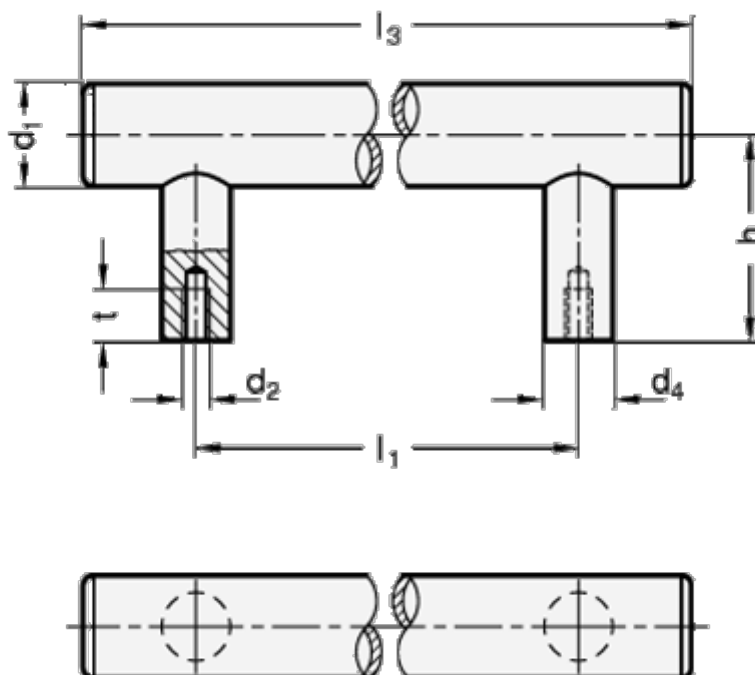

Article number: 20666530M8300K

Description: E+G St. steel tubular handle GN 666.5-30-M8-300-K
K - with plastic cover cap, mounted from the back

Measures

d1	= 30
d2	= M8
d4	= 20
h	= 60
l1 +/-0.5	= 300
l3	= 365
l4	= 15
t min	= 15